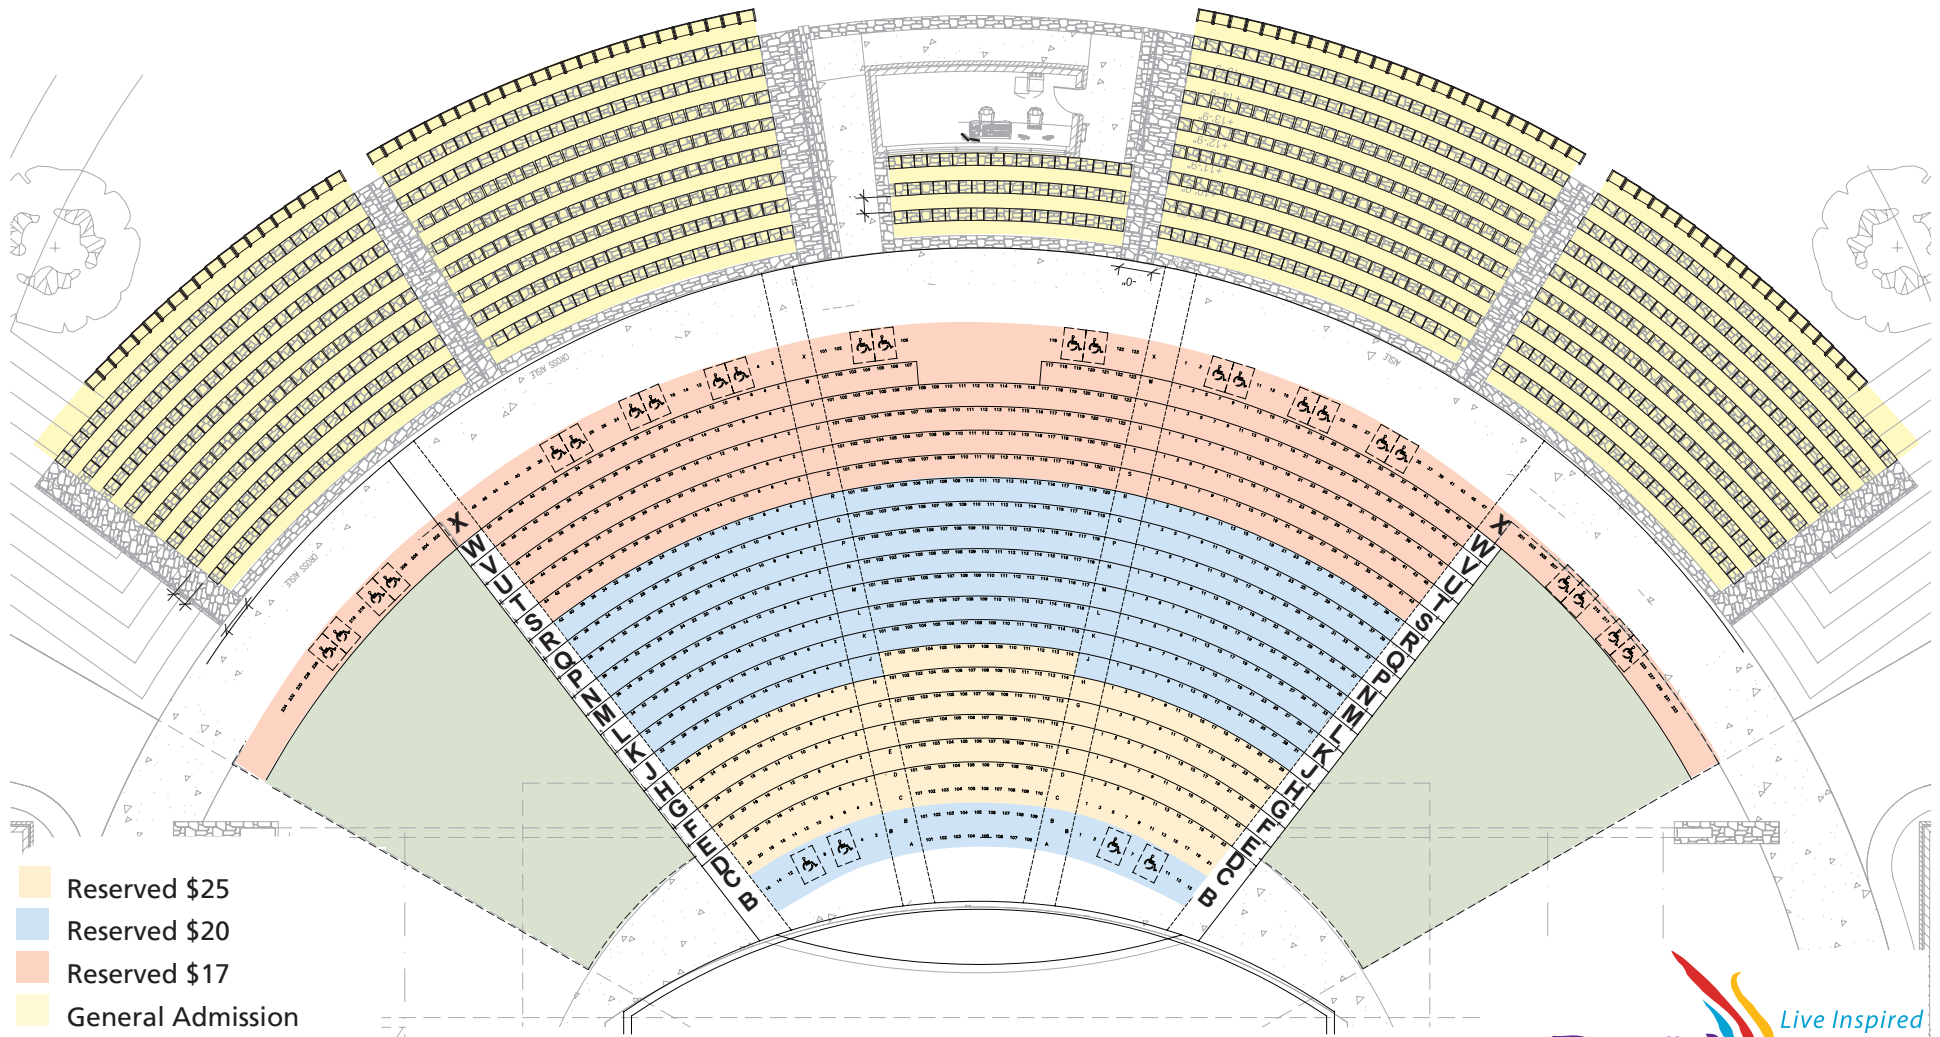

IMAGINE Amphitheatre - Trollwood Performing Arts School

Every Seat is a Great Seat!

- Reserved \$25
- Reserved \$20
- Reserved \$17
- General Admission
- Lawn & Bench Seats
- \$13 Adult
- \$11 Student/Senior
- \$9 Child (12 & under)